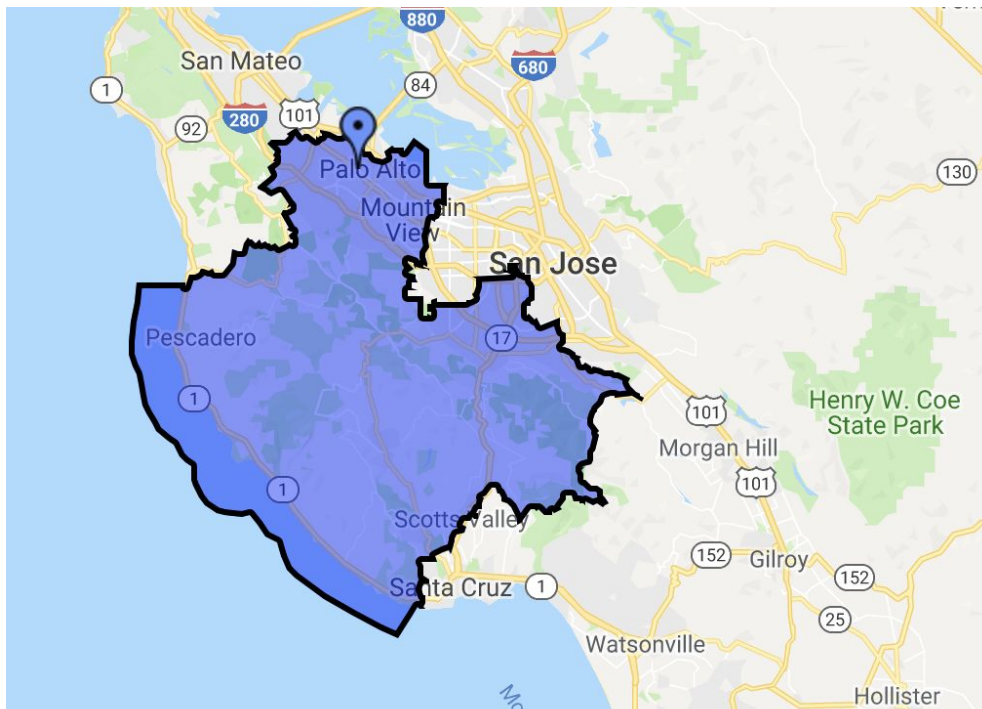

Santa Cruz Indivisible: <https://santacruzindivisible.org/>

Find Your Representative

Representatives want to hear from their OWN constituents.

Use the info below to find your Rep.

Include your name and address on written correspondence or in calls.

Representative Jimmy Panetta, California's 20th congressional district:

Representative Anna Eshoo, California's 18th congressional district:

If you cannot tell from the above maps, use the Find Your Representative tool: